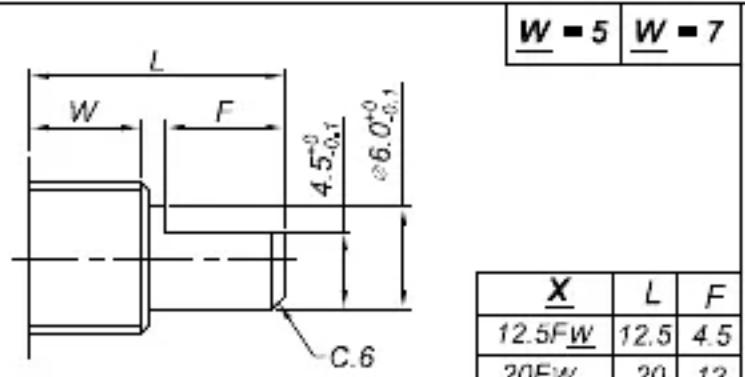

P.C.B. mounting hole detail

(□ 可选项)

attached parts: nut&washer

Pulse type

Y	C.C	PULSE
24C24P	24	24
24P	/	24
12C12P	12	12
12P	/	12

X	L	F
12.5FW	12.5	4.5
20FW	20	12

X	L	T	M
15KQW	15	7	1.0
20KQW	20	10	1.0