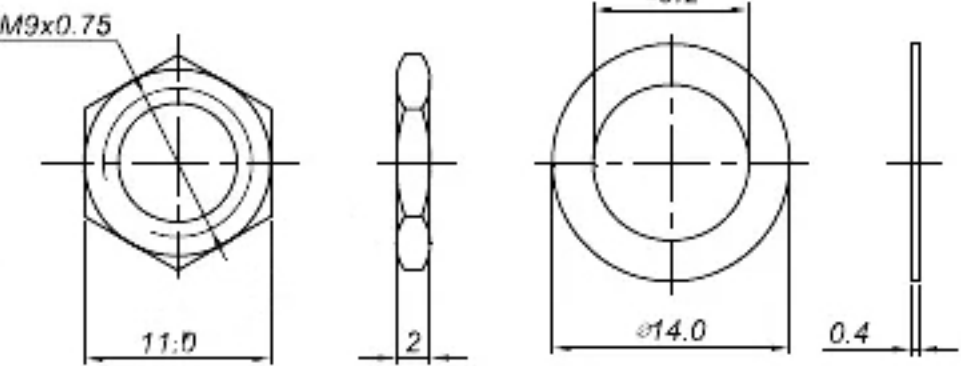

P.C.B. mounting hole detail

(□ 可选项)

attached parts: nut&washer

Pulse type

Y	C.C	PULSE
24C24P	24	24
24P	/	24
12C12P	12	12
12P	/	12

X	L	F
12.5FW	12.5	4.5
20FW	20	12

X	L	T	M
15KQW	15	7	1.0
20KQW	20	10	1.0