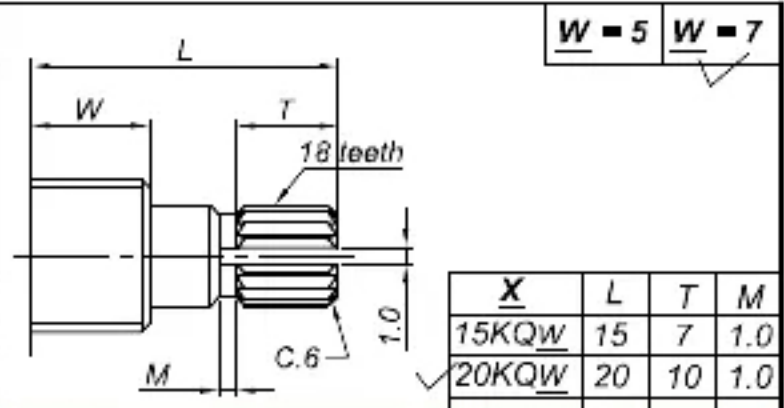

P.C.B. mounting hole detail

(□ 可选项)

attached parts: nut&washer

Pulse type

Y	C.C	PULSE
24C24P	24	24
24P	/	24
12C12P	12	12
12P	/	12

X	L	F
12.5FW	12.5	4.5
20FW	20	12

X	L	T	M
15KQW	15	7	1.0
20KQW	20	10	1.0